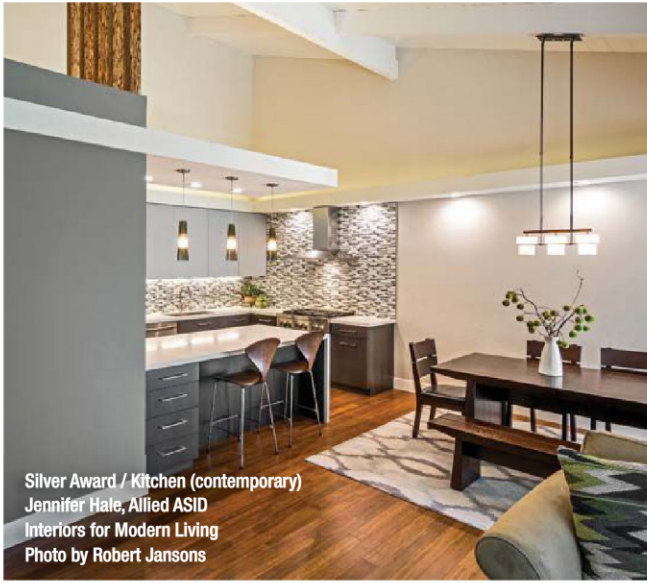

2014 ASID DESIGN AWARDS