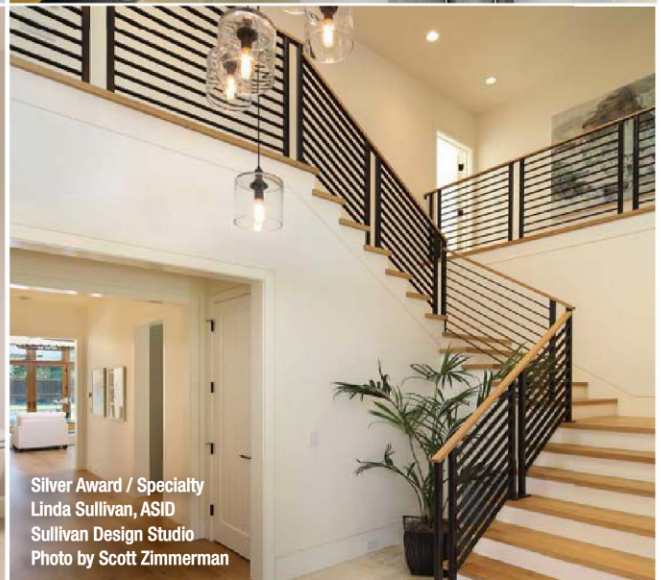

Silver Award / Bath (contemporary)
Jennifer Hale, Allied ASID
Interiors for Modern Living
Photo by Robert Jansons

Silver Award / Specialty
Linda Sullivan, ASID
Sullivan Design Studio
Photo by Scott Zimmerman