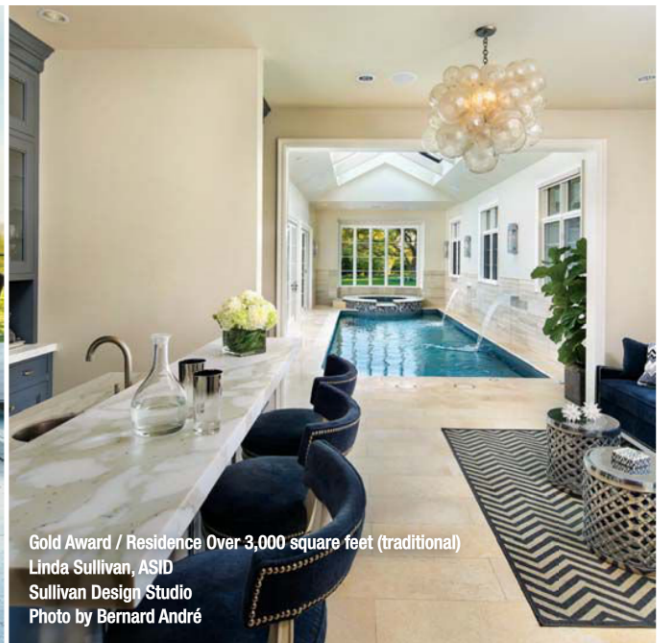

SAN FRANCISCO | PENINSULA | SILICON VALLEY

HOME

GENTRY

JULY-AUGUST 2014

WINNING
DESIGN

2014 ASID DESIGN AWARDS

Platinum Award / Judge's Choice (THIS PHOTO, OPPOSITE, AND BELOW LEFT)
Residence Over 3,000 square feet (contemporary)
Pamela Pennington, ASID
Amanda Morris, ASID
Pamela Pennington Studios
Photos by Eric Zepeda

And the Winners Are . . .

Each year, the California Peninsula Chapter of the American Society of Interior Designers (ASID) holds a competition for design excellence. *Gentry Home* salutes the 30th annual competition winners.