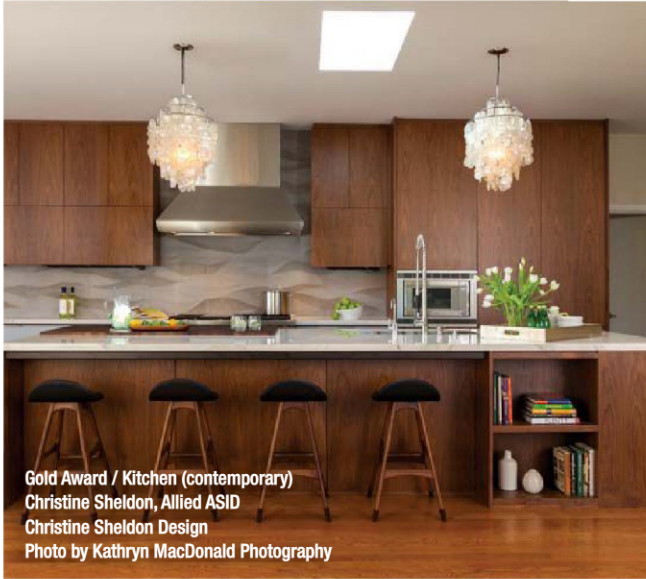

And the Winners Are . . .

Each year, the California Peninsula Chapter of the American Society of Interior Designers (ASID) holds a competition for design excellence. *Gentry Home* salutes the 30th annual competition winners.

Gold Award / Residence Under 3,000 square feet (contemporary)
Jamie Kern, ASID
Design Theory Interiors of CA
Photo by Chris Little Photography

Gold Award / Kitchen (contemporary)
Christine Sheldon, Allied ASID
Christine Sheldon Design
Photo by Kathryn MacDonald Photography