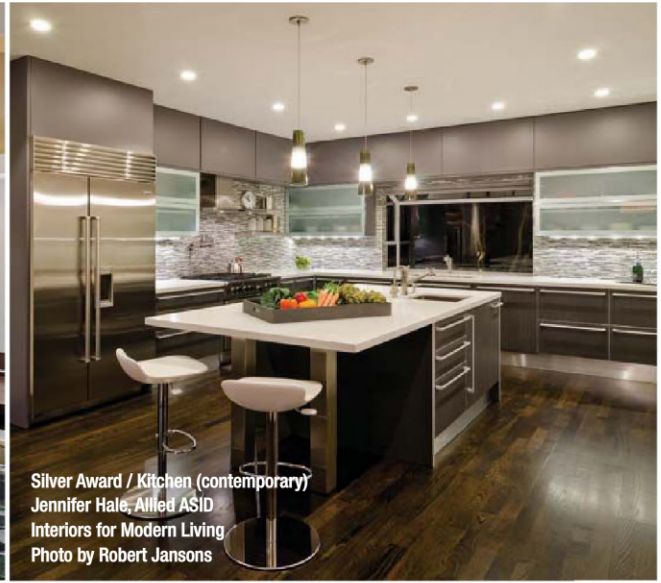

2014 ASID DESIGN AWARDS